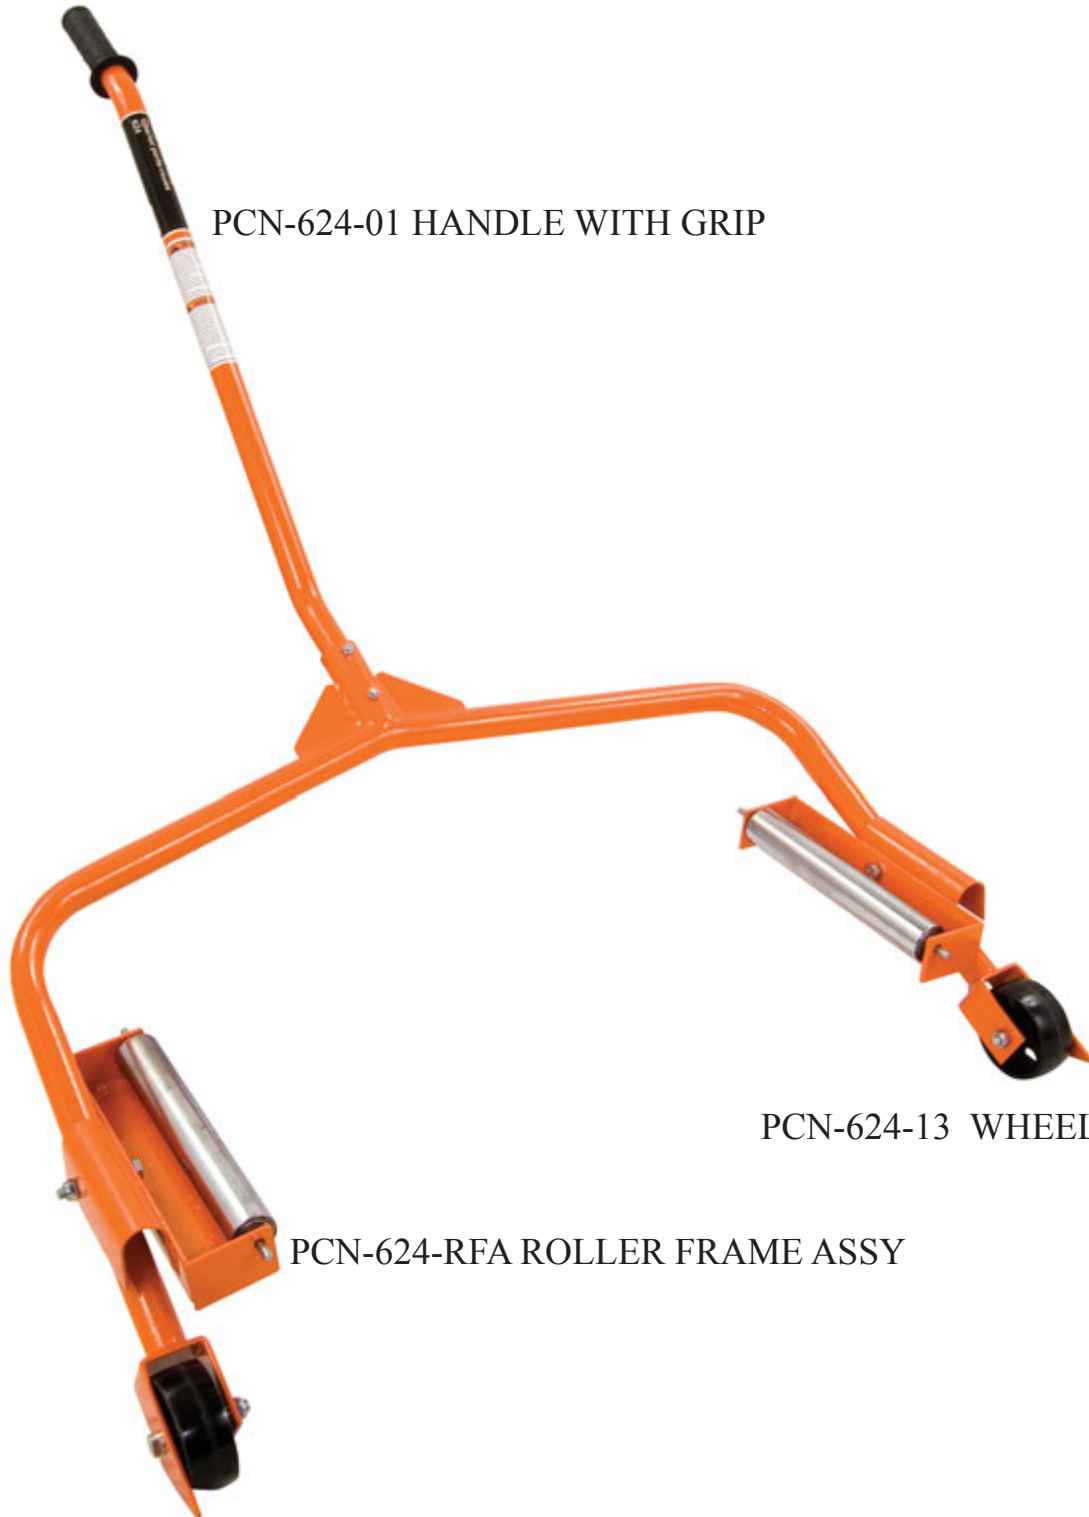

STRONGARM™

624 TRUCK WHEEL DOLLY PRODUCT #030485

PCN-624-01 HANDLE WITH GRIP

PCN-624-13 WHEEL ASSY

PCN-624-RFA ROLLER FRAME ASSY